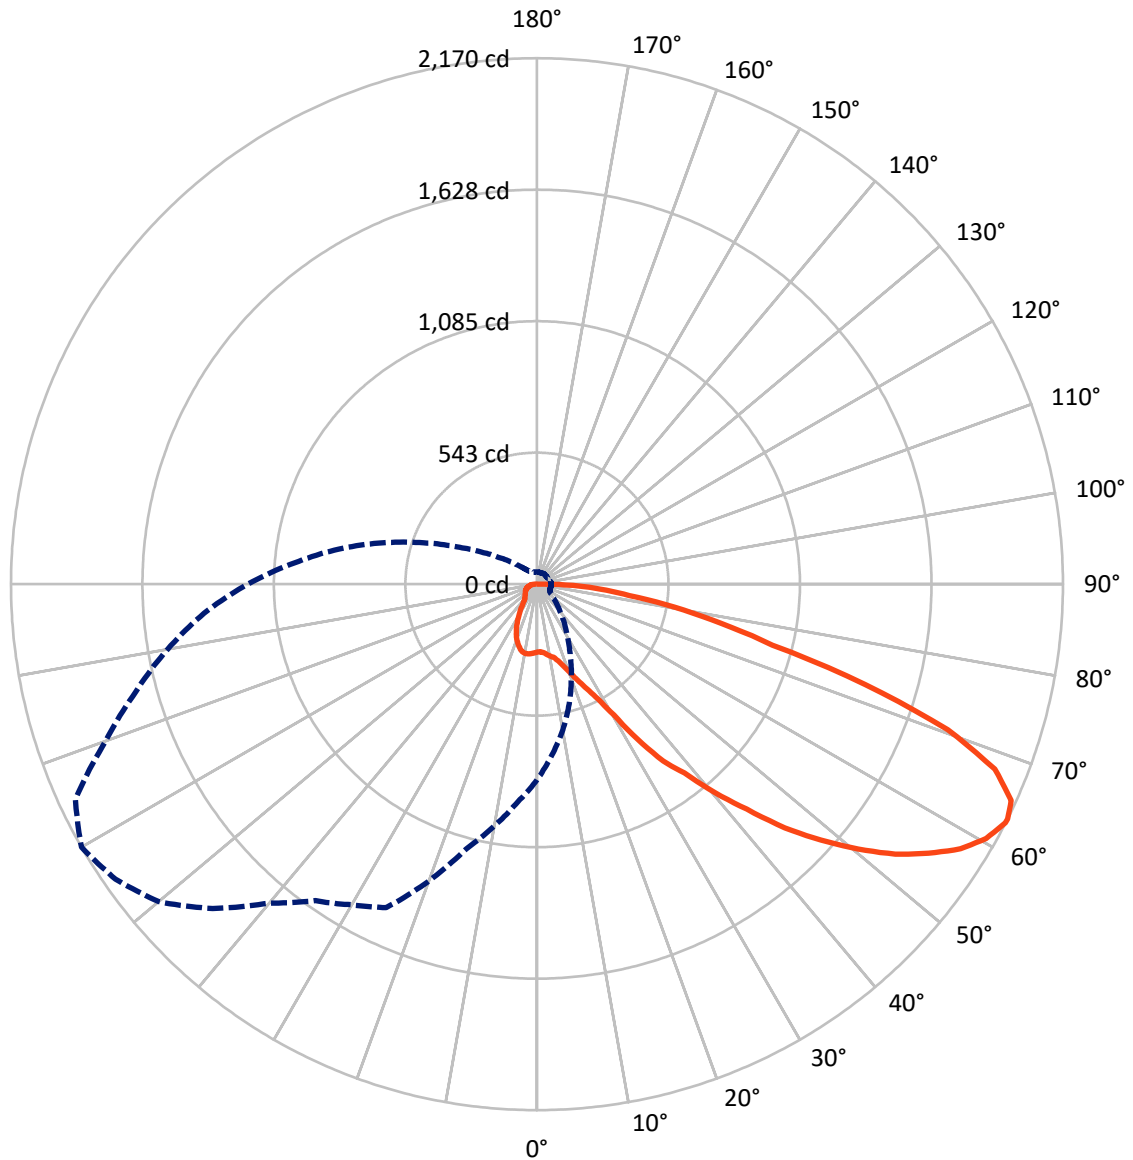

REPORT NUMBER: P146247

CATALOG NUMBER: OVH-F01-LED-E-U-SLR-7060

Iso-Footcandle Lines of Horizontal Illumination

× Max cd
 - - - 1/2 Max cd

Based on 10 foot mounting height. Maximum calculated value = 3.6 fc
 Type IV - Short - Non-Cutoff

REPORT NUMBER: P146247
CATALOG NUMBER: OVH-F01-LED-E-U-SLR-7060

Luminous Intensity Polar Plot

— Vertical Plane Through 300-Deg Lateral - - - Horizontal Cone Through 63-Deg Vertical

REPORT NUMBER: P146247

CATALOG NUMBER: OVH-F01-LED-E-U-SLR-7060

FLUX DISTRIBUTION:

		Downward	Upward	Total
House Side	Lumens	477.6	0.0	477.6
	% Fixture	20.9	0.0	20.9
Street Side	Lumens	1804.0	0.0	1804.0
	% Fixture	79.1	0.0	79.1
Total	Lumens	2281.6	0.0	2281.6
	% Fixture	100.0	0.0	100.0

ZONAL LUMENS:

Zone	Lumens	% Fixture
0°-10°	27.5	1.2
10°-20°	85.9	3.8
20°-30°	151.9	6.7
30°-40°	239.8	10.5
40°-50°	352.6	15.5
50°-60°	464.5	20.4
60°-70°	517.7	22.7
70°-80°	340.2	14.9
80°-90°	101.4	4.4
90°-100°	0.0	0.0
100°-110°	0.0	0.0
110°-120°	0.0	0.0
120°-130°	0.0	0.0
130°-140°	0.0	0.0
140°-150°	0.0	0.0
150°-160°	0.0	0.0
160°-170°	0.0	0.0
170°-180°	0.0	0.0
0°-90°	2281.6	100.0
0°-180°	2281.6	100.0