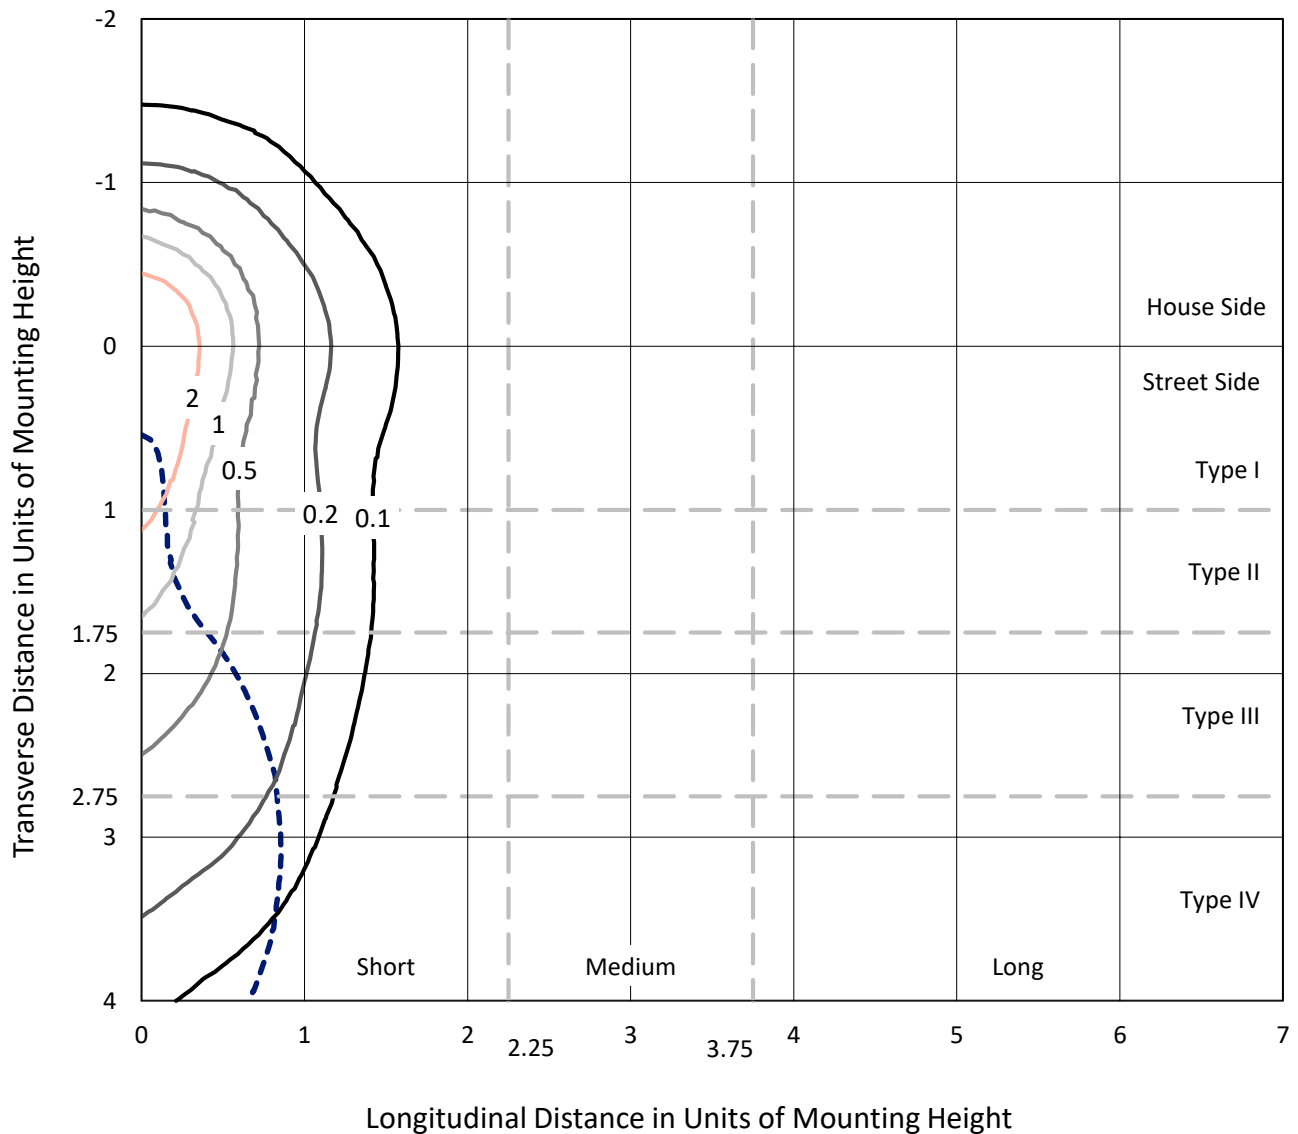

Summary

Lumens per Lamp: N/A
Luminaire Lumens: 2281.6 lumens
Efficiency: N/A
Efficacy: 88.1 lumens/watt
Luminous Opening: Rectangular (W 0.17' x L: 1' x H: 0')
IES Classification: Type IV - Short - Non-Cutoff
BUG Rating: B1 - U0 - G1

Input Watts (W): 25.9
Input Voltage (V): NR
Input Current (A_{in}): NR
Voltage Rise (V): NR
Power Factor: NR
Total Harmonic Distortion (THDi): NR
Frequency (hertz): 60
Stabilization Time: NR
Operation Time: NR
Ambient Temperature (°C): NR
Test Distance: 28.75 FT

REPORT NUMBER: P146247

CATALOG NUMBER: OVH-F01-LED-E-U-SLR-7060

Iso-Footcandle Lines of Horizontal Illumination

× Max cd
 - - - 1/2 Max cd

Based on 10 foot mounting height. Maximum calculated value = 3.6 fc
 Type IV - Short - Non-Cutoff

REPORT NUMBER: P146247
CATALOG NUMBER: OVH-F01-LED-E-U-SLR-7060

Luminous Intensity Polar Plot

— Vertical Plane Through 300-Deg Lateral - - - Horizontal Cone Through 63-Deg Vertical

REPORT NUMBER: P146247