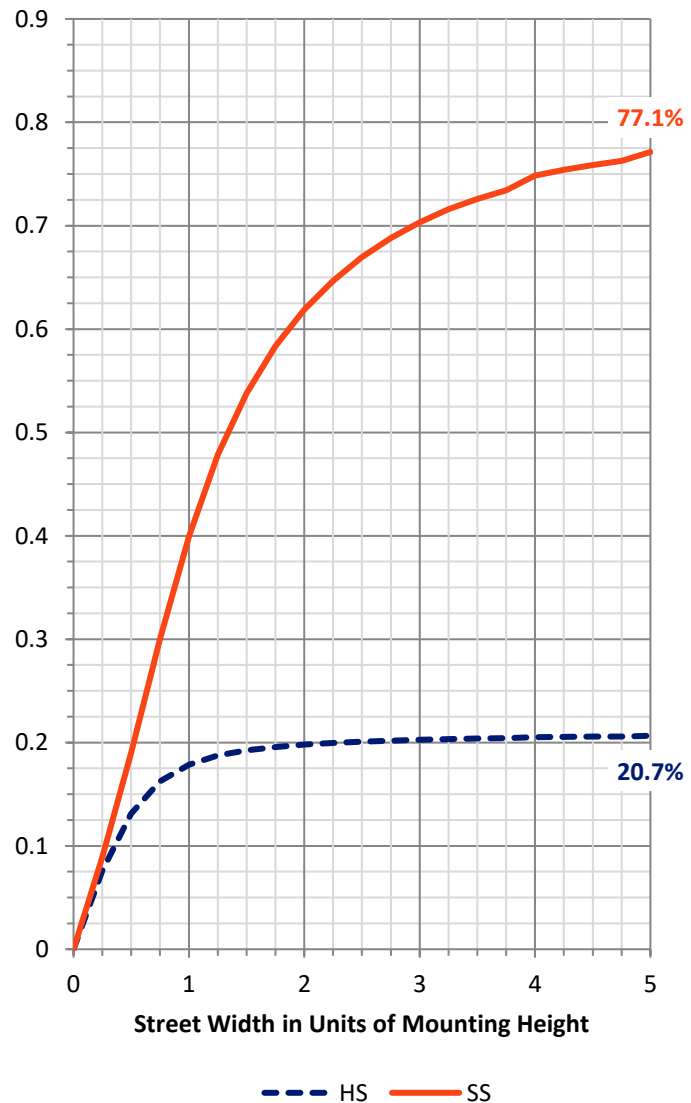

REPORT NUMBER: P146247

CATALOG NUMBER: OVH-F01-LED-E-U-SLR-7060

FLUX DISTRIBUTION:

		Downward	Upward	Total
House Side	Lumens	477.6	0.0	477.6
	% Fixture	20.9	0.0	20.9
Street Side	Lumens	1804.0	0.0	1804.0
	% Fixture	79.1	0.0	79.1
Total	Lumens	2281.6	0.0	2281.6
	% Fixture	100.0	0.0	100.0

ZONAL LUMENS:

Zone	Lumens	% Fixture
0°-10°	27.5	1.2
10°-20°	85.9	3.8
20°-30°	151.9	6.7
30°-40°	239.8	10.5
40°-50°	352.6	15.5
50°-60°	464.5	20.4
60°-70°	517.7	22.7
70°-80°	340.2	14.9
80°-90°	101.4	4.4
90°-100°	0.0	0.0
100°-110°	0.0	0.0
110°-120°	0.0	0.0
120°-130°	0.0	0.0
130°-140°	0.0	0.0
140°-150°	0.0	0.0
150°-160°	0.0	0.0
160°-170°	0.0	0.0
170°-180°	0.0	0.0
0°-90°	2281.6	100.0
0°-180°	2281.6	100.0

Coefficient of Utilization