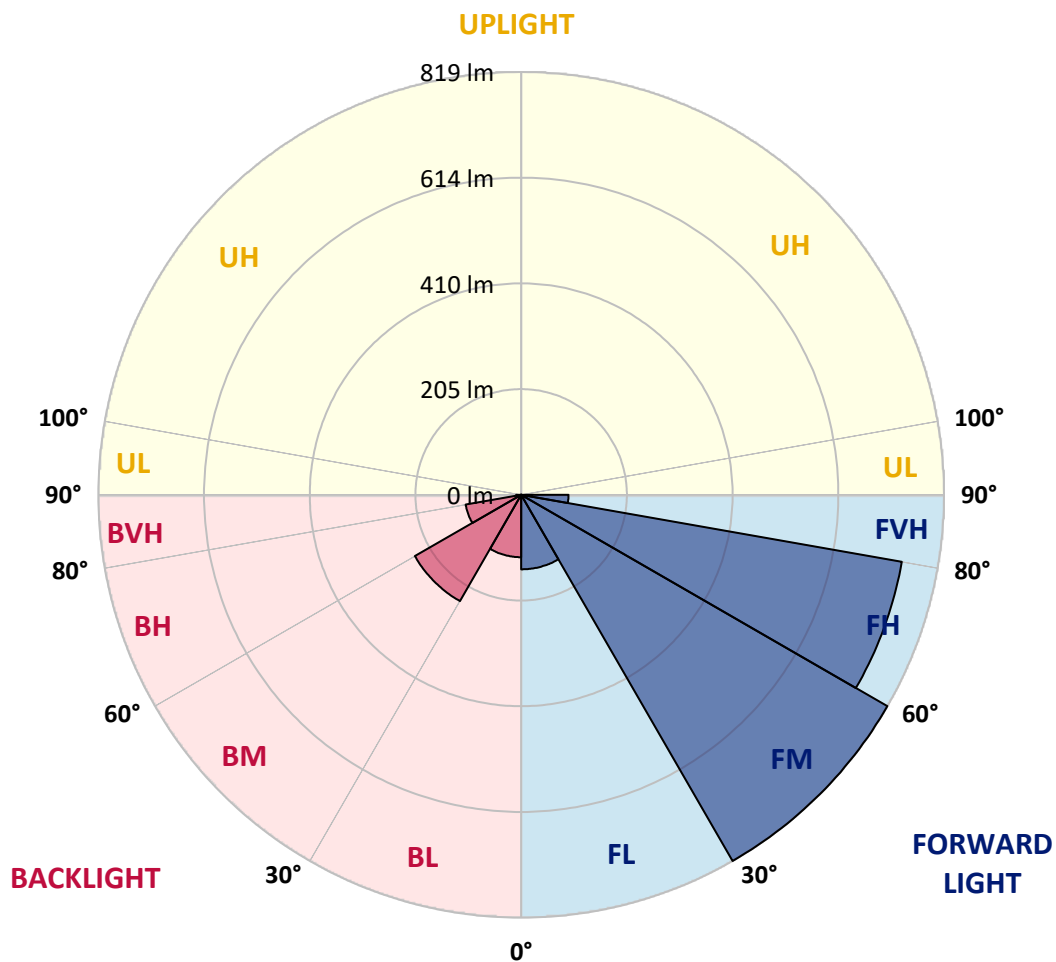

REPORT NUMBER: P146247

CATALOG NUMBER: OVH-F01-LED-E-U-SLR-7060

LUMINAIRE CLASSIFICATION SYSTEM LUMEN TABLE AND BUG RATING:

Zone		Lumens	% Fixture	Zone Rating/Lumen Limit		
				B	U	G
FL	(0°-30°)	144.4	6.3			
FM	(30°-60°)	819.1	35.9			
FH	(60°-80°)	748.7	32.8			G1/1800
FVH	(80°-90°)	91.7	4.0			G1/100
BL	(0°-30°)	120.9	5.3	B1/500		
BM	(30°-60°)	237.8	10.4	B1/1000		
BH	(60°-80°)	109.2	4.8	B0/110		G0/110
BVH	(80°-90°)	9.8	0.4			G0/10
UL	(90°-100°)	0.0	0.0		U0/0	
UH	(100°-180°)	0.0	0.0		U0/0	

BUG Rating: B1-U0-G1

Type IV Short